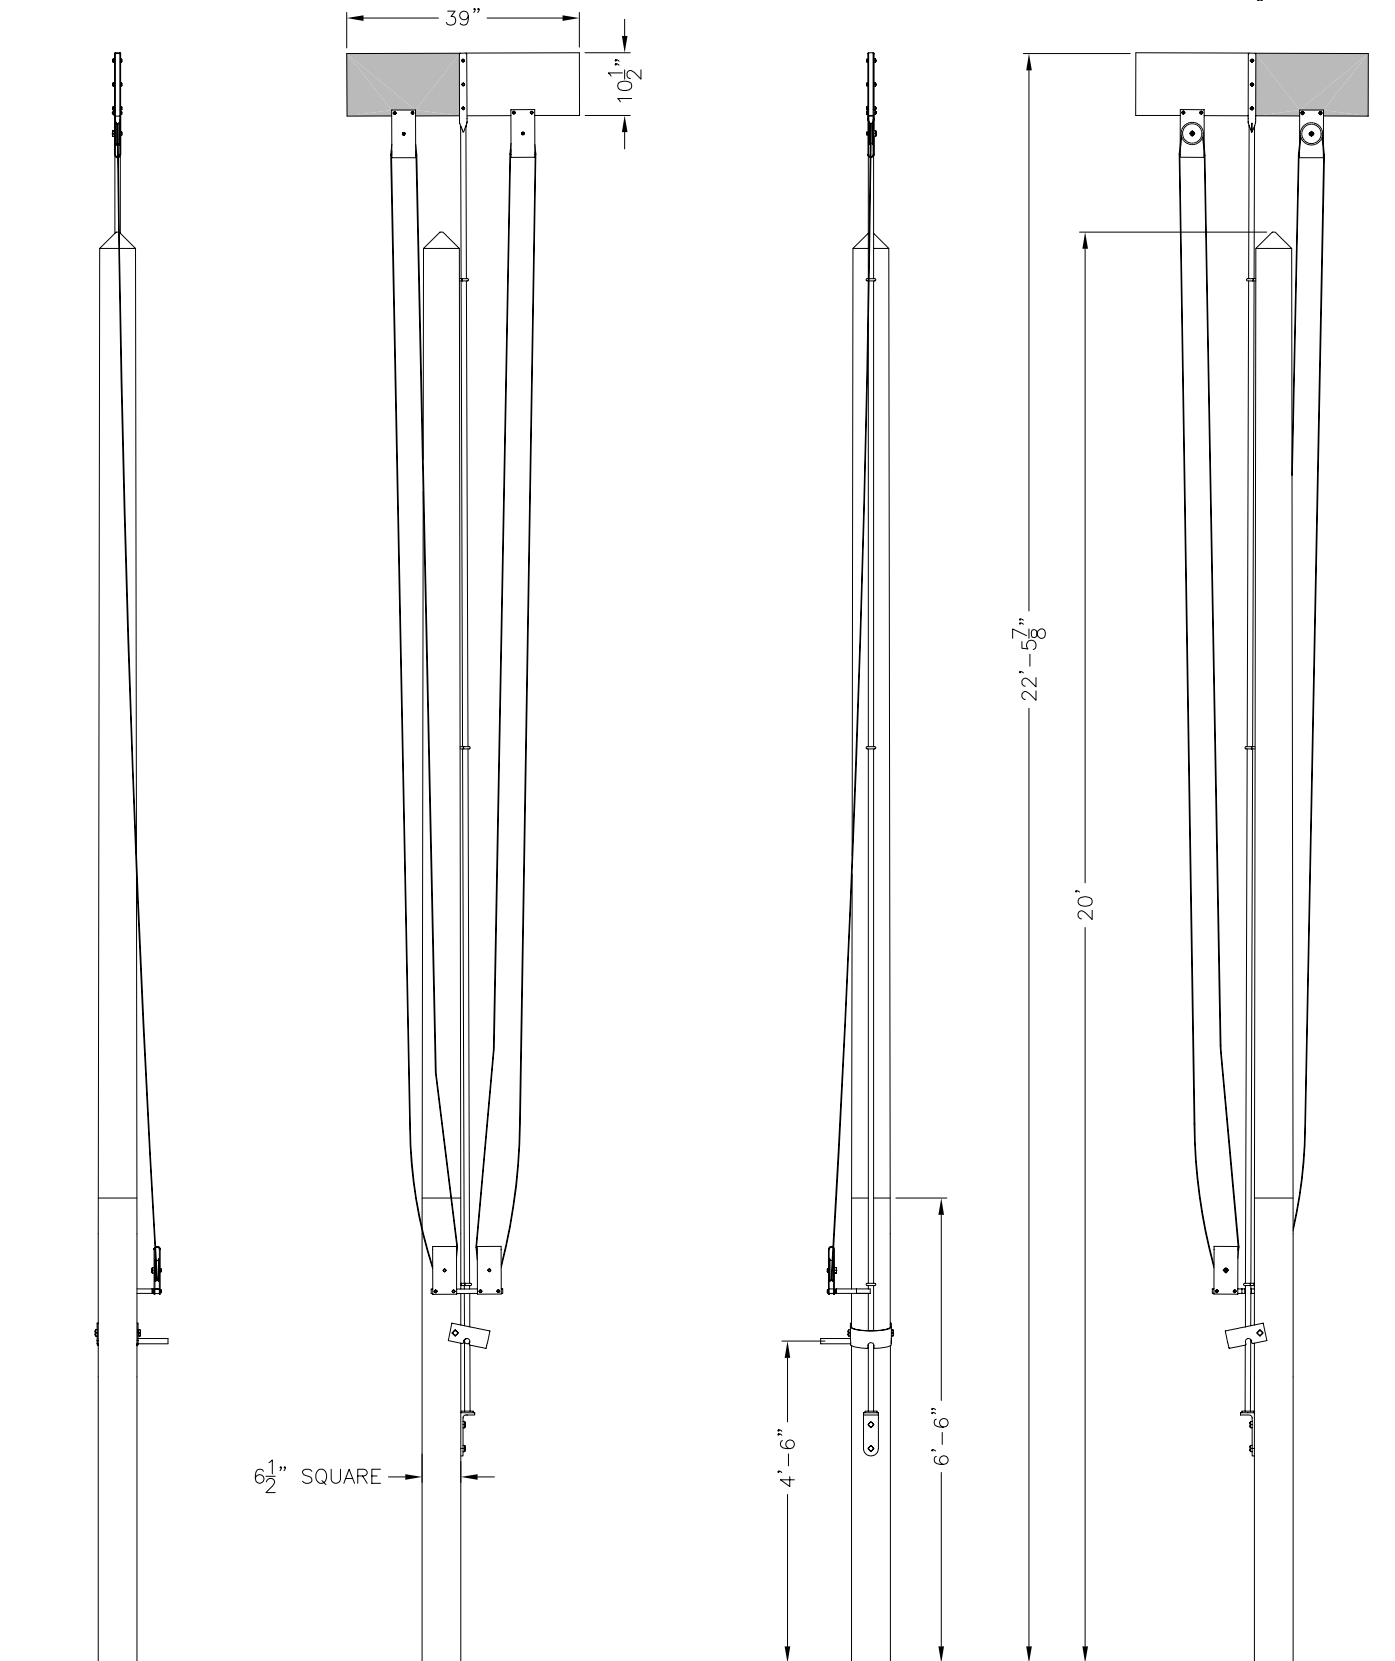

Boston and Maine Railroad Flag Stop Signal

QUINAPOXET, MA